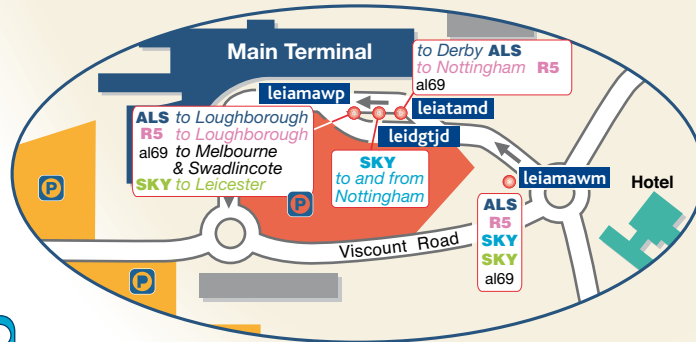

# East Midlands Airport Nottingham · Leicester · Derby

	Bus Stop		Parking short stay
	star text		Parking medium stay
	airline shuttle		Parking long stay
	rainbow 5		
	skylink nottingham		
	skylink leicester		
	airlink 69		

- Airport
- Disworth
- Long Whatton
- Hathern
- Loughborough
- Loughborough Station