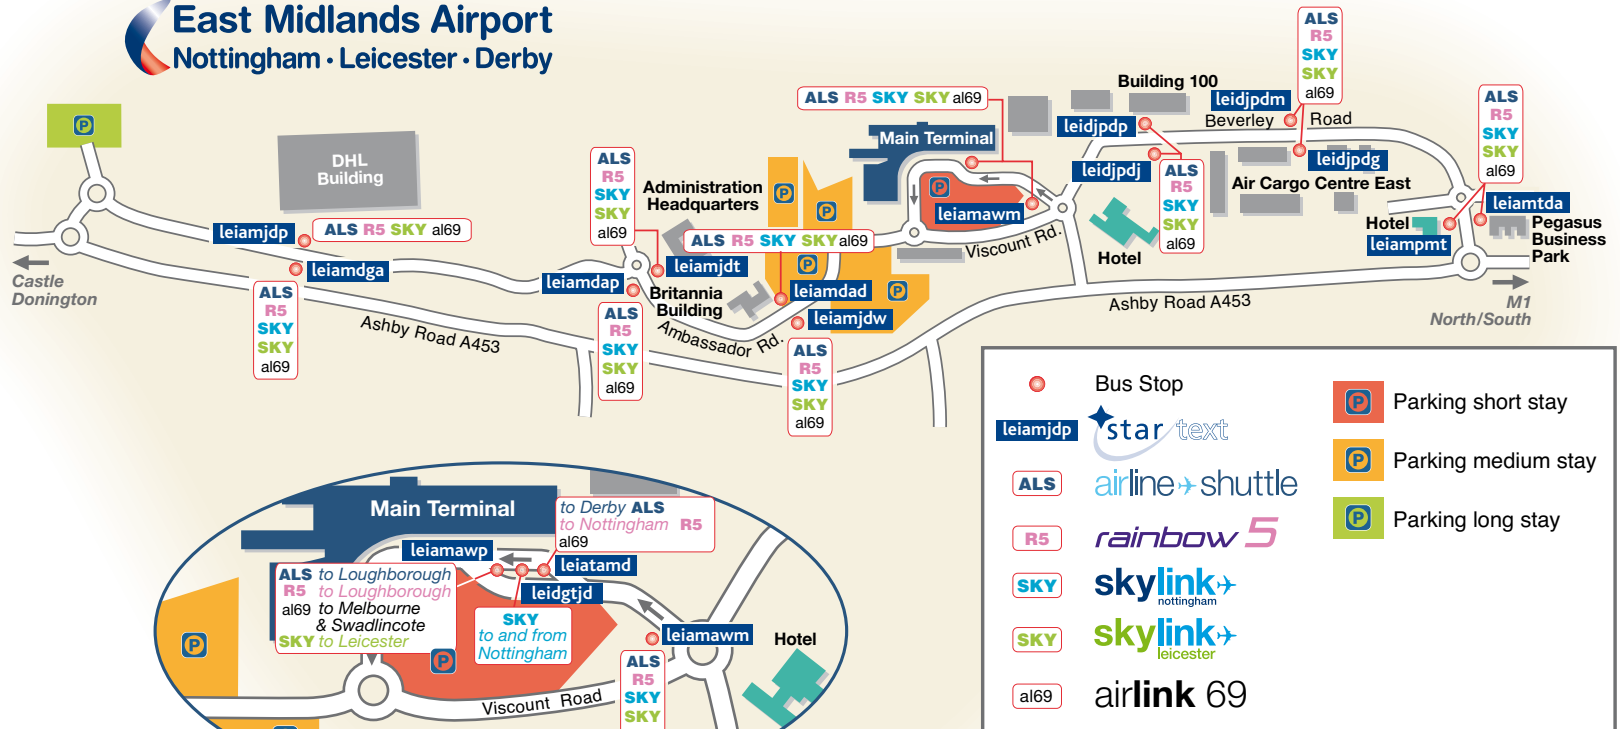

East Midlands Airport Nottingham · Leicester · Derby

journey time
50 minutes