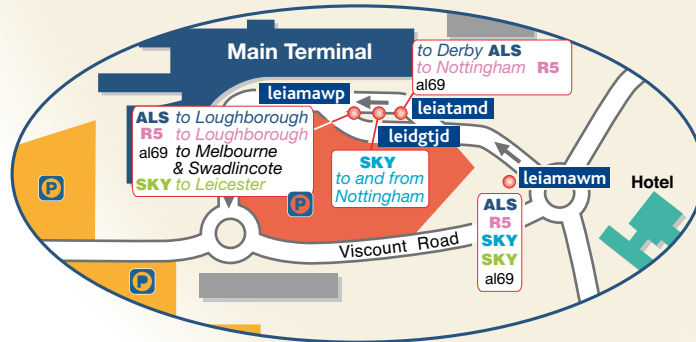

East Midlands Airport Nottingham · Leicester · Derby

journey time
50 minutes