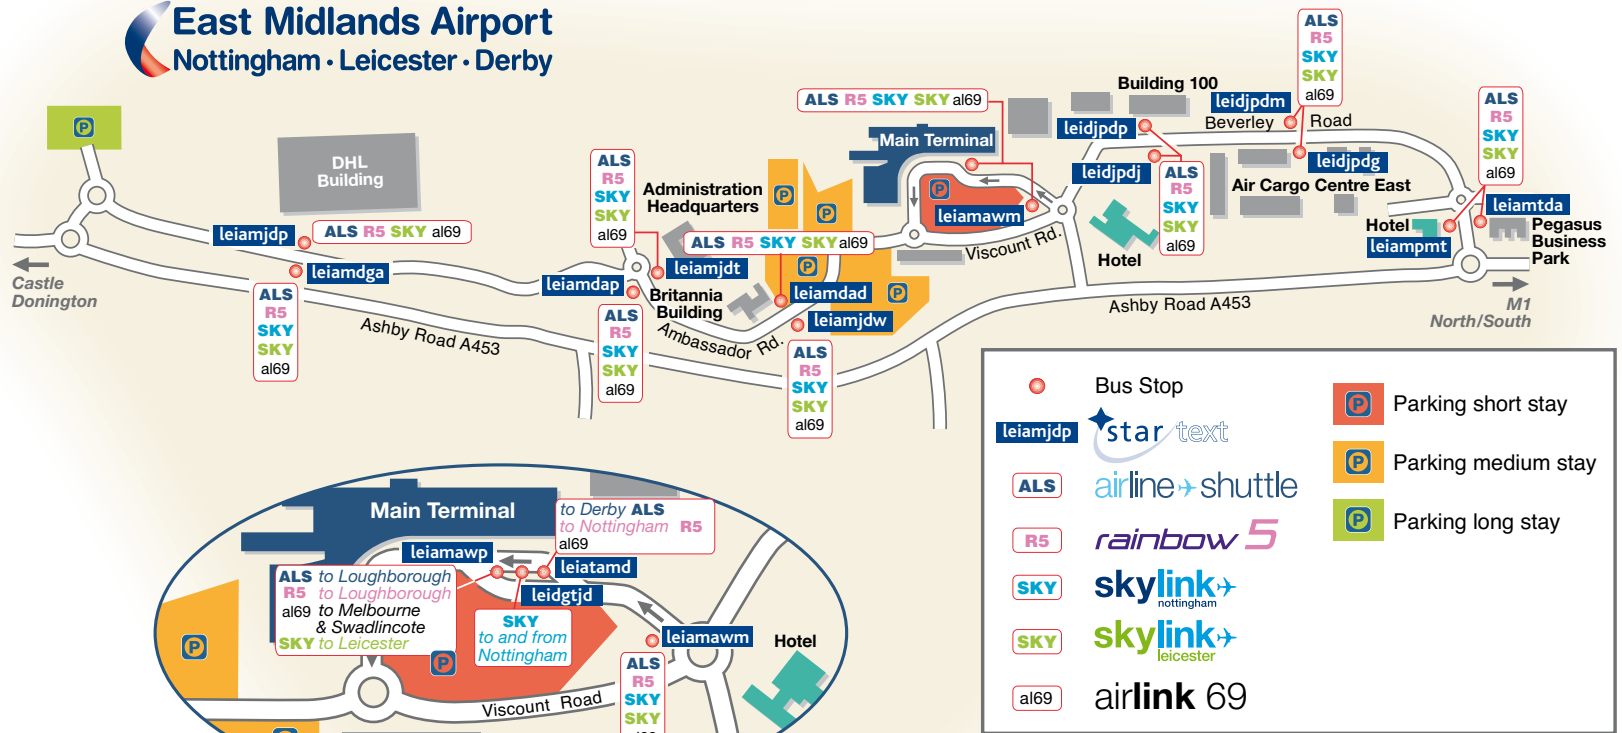

East Midlands Airport Nottingham · Leicester · Derby

- Airport
- Castle Donington
- Shardlow
- Derby Station
- Derby